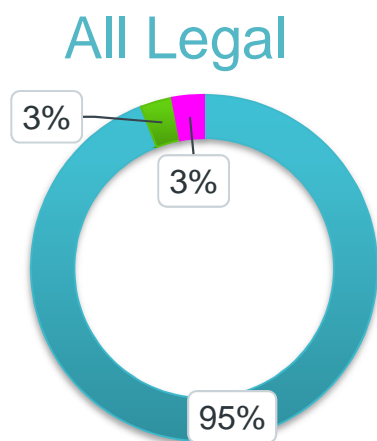

# Socio-economic diversity – UK as at April 2018

## Did you attend university?

- Yes, and I was under 21 on the first day of study
- Yes, as a mature students (i.e. 21 or over on the first day of study)
- No
- Decline to answer