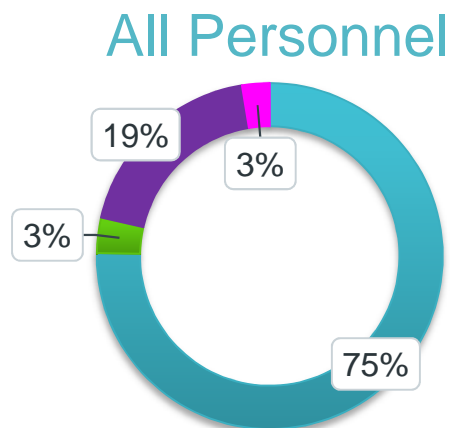

# Socio-economic diversity – UK as at April 2018

## Did you attend university?

- Yes, and I was under 21 on the first day of study
- Yes, as a mature students (i.e. 21 or over on the first day of study)
- No
- Decline to answer